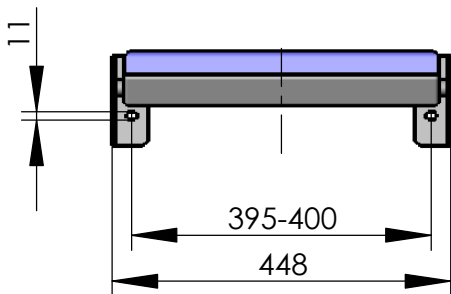

Model 007-05
Fold down seat without back rest
 Basic model

recommended hole pattern