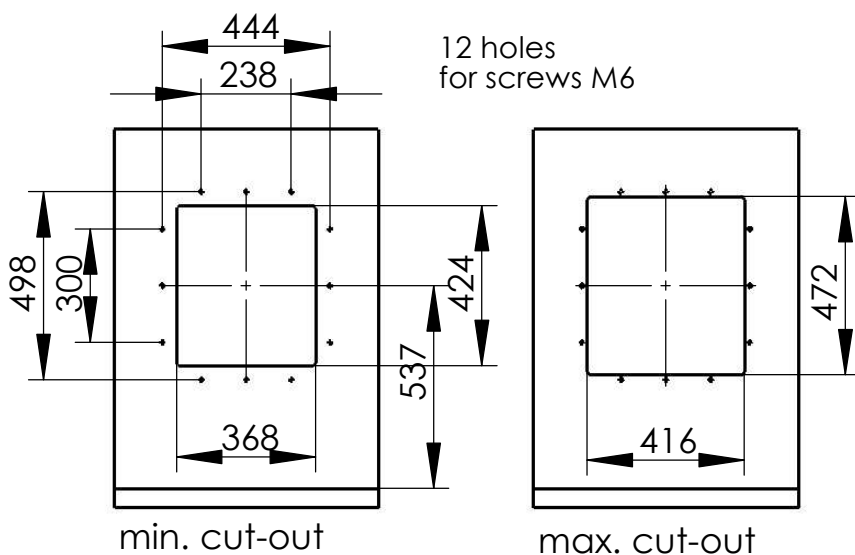

**Model 104-09**

**Spacer frame for flush built-in folddown seat, narrow**  
 to reduce installation depth

\*\* 12 holes 8,5 x 8,5 or  
 12 threads M6

recommended cut-out