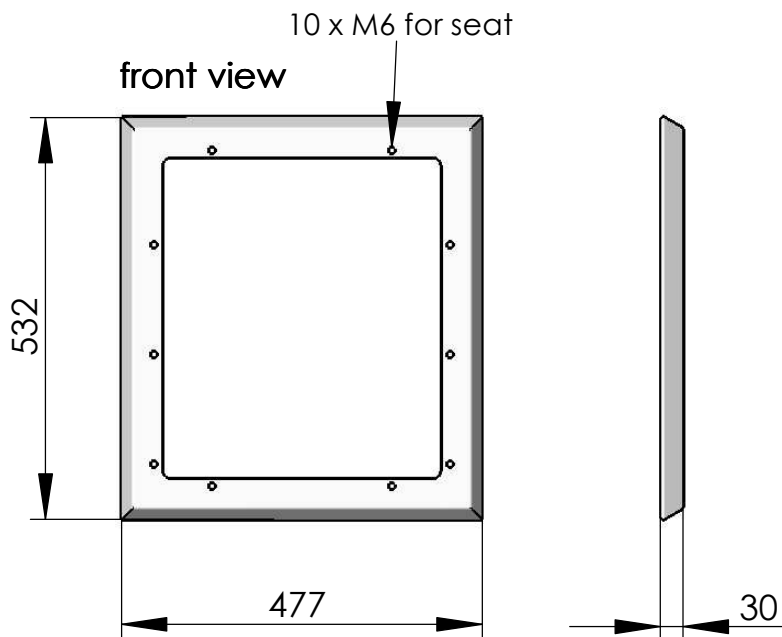

**Model 104-09**

**Spacer frame for flush built-in folddown seat, narrow**  
 to reduce installation depth

\*\* 12 holes 8,5 x 8,5 or  
 12 threads M6

recommended cut-out