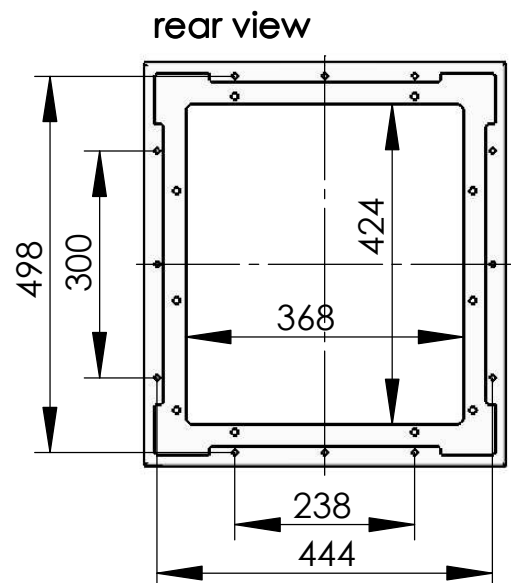

**Model 104-09**

**Spacer frame for flush built-in folddown seat, narrow**  
 to reduce installation depth

\*\* 12 holes 8,5 x 8,5 or  
 12 threads M6

recommended cut-out