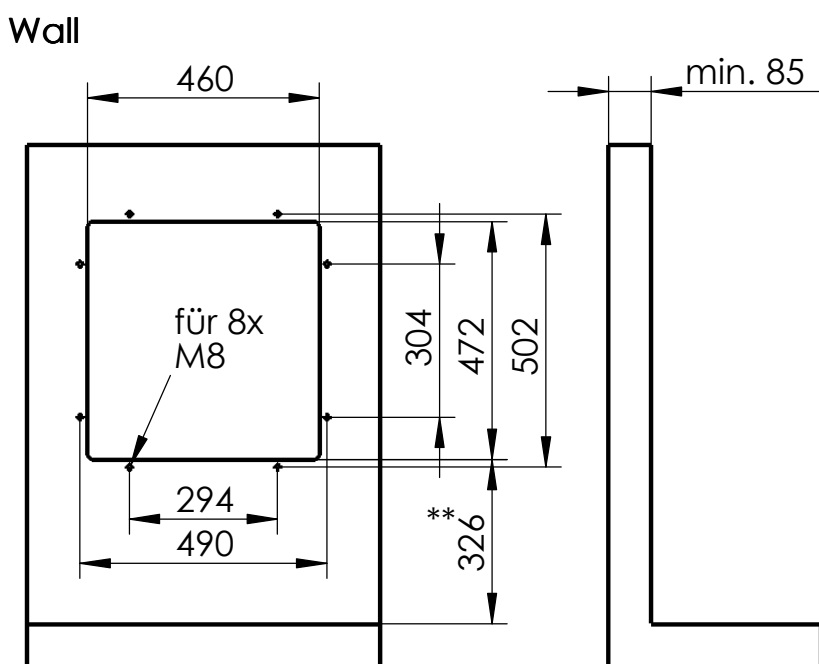

Model 007-69
Flush built-in fold down seat
 with covered in-wall installation

Sitting unit is overhanging by 19 mm.

Model 007-69
Flush built-in fold down seat
 with covered in-wall installation

* sitting height acc. to BS EN 81-70: 480 to 520 mm
 ** accordingly 356 to 396 mm, instead of 326 mm
 *** accordingly 366 to 406 mm, instead of 336 mm