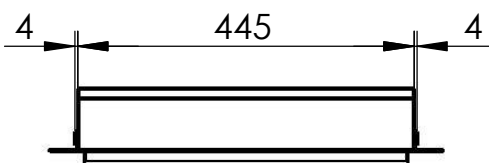

Model 007-69
Flush built-in fold down seat
 with covered in-wall installation

Sitting unit is overhanging by 19 mm.

Model 007-69
Flush built-in fold down seat
 with covered in-wall installation

* sitting height acc. to BS EN 81-70: 480 to 520 mm
 ** accordingly 356 to 396 mm, instead of 326 mm
 *** accordingly 366 to 406 mm, instead of 336 mm