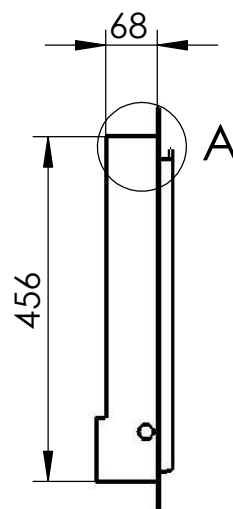

Model 007-69
Flush built-in fold down seat
 with covered in-wall installation

Sitting unit is overhanging by 19 mm.

Model 007-69
Flush built-in fold down seat
 with covered in-wall installation

* sitting height acc. to BS EN 81-70: 480 to 520 mm
 ** accordingly 356 to 396 mm, instead of 326 mm
 *** accordingly 366 to 406 mm, instead of 336 mm