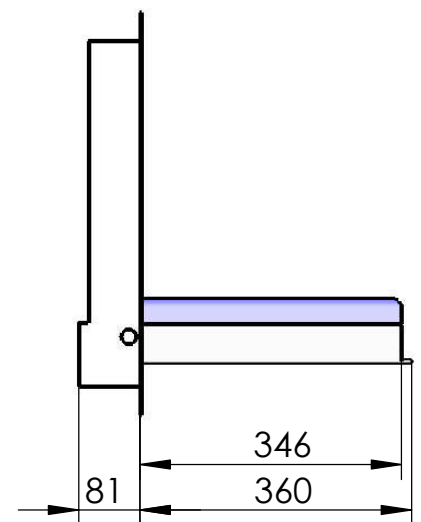

Model 007-69
Flush built-in fold down seat
 with covered in-wall installation

Sitting unit is overhanging by 19 mm.

Model 007-69
Flush built-in fold down seat
 with covered in-wall installation

* sitting height acc. to BS EN 81-70: 480 to 520 mm
 ** accordingly 356 to 396 mm, instead of 326 mm
 *** accordingly 366 to 406 mm, instead of 336 mm