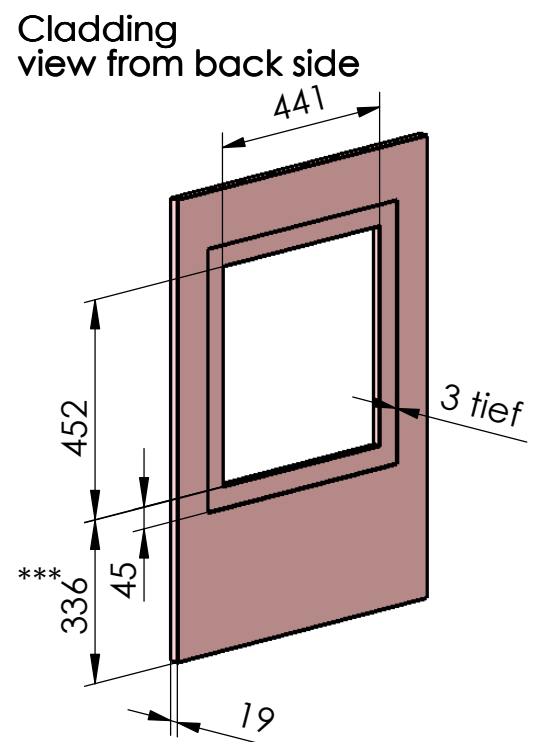

Model 007-69
Flush built-in fold down seat
 with covered in-wall installation

Sitting unit is overhanging by 19 mm.

Model 007-69
Flush built-in fold down seat
 with covered in-wall installation

* sitting height acc. to BS EN 81-70: 480 to 520 mm
 ** accordingly 356 to 396 mm, instead of 326 mm
 *** accordingly 366 to 406 mm, instead of 336 mm