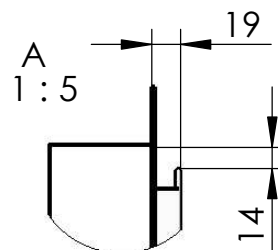

Model 007-69
Flush built-in fold down seat
 with covered in-wall installation

Sitting unit is overhanging by 19 mm.

Model 007-69
Flush built-in fold down seat
 with covered in-wall installation

* sitting height acc. to BS EN 81-70: 480 to 520 mm
 ** accordingly 356 to 396 mm, instead of 326 mm
 *** accordingly 366 to 406 mm, instead of 336 mm