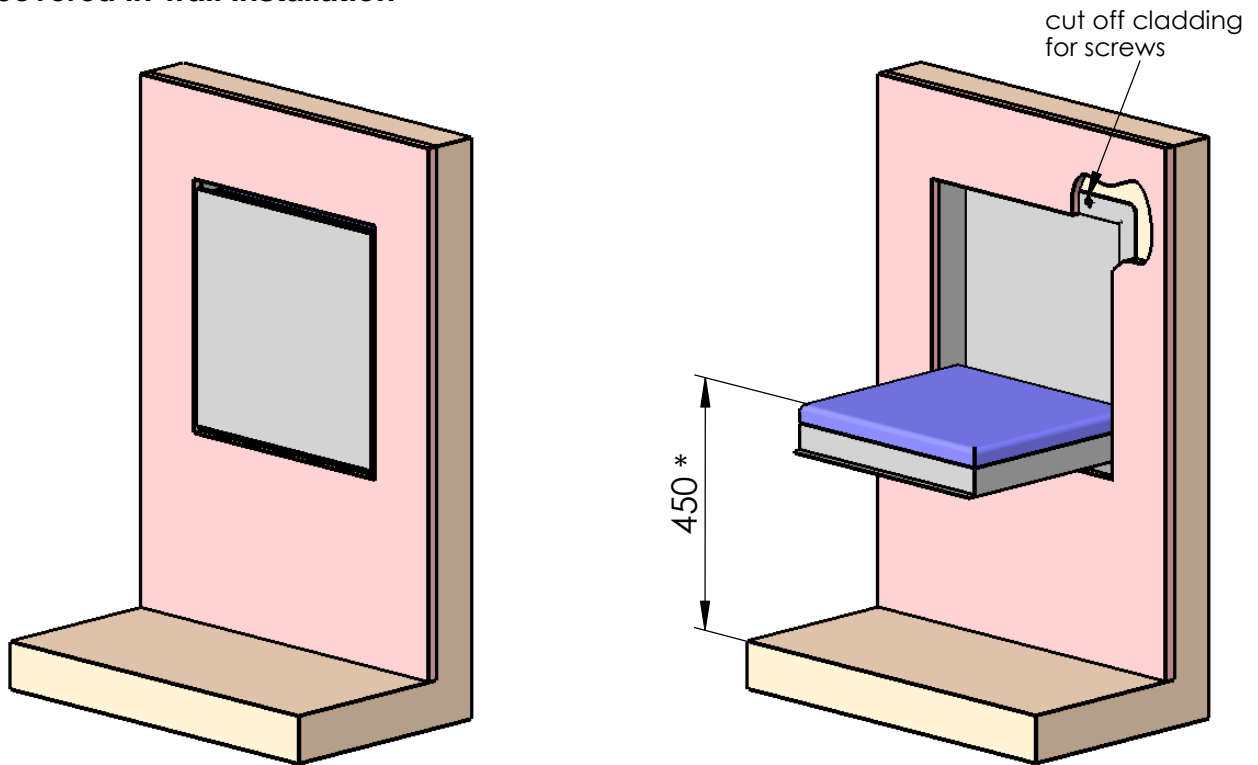

Model 007-69
Flush built-in fold down seat
 with covered in-wall installation

Sitting unit is overhanging by 19 mm.

Model 007-69
Flush built-in fold down seat
 with covered in-wall installation

* sitting height acc. to BS EN 81-70: 480 to 520 mm
 ** accordingly 356 to 396 mm, instead of 326 mm
 *** accordingly 366 to 406 mm, instead of 336 mm