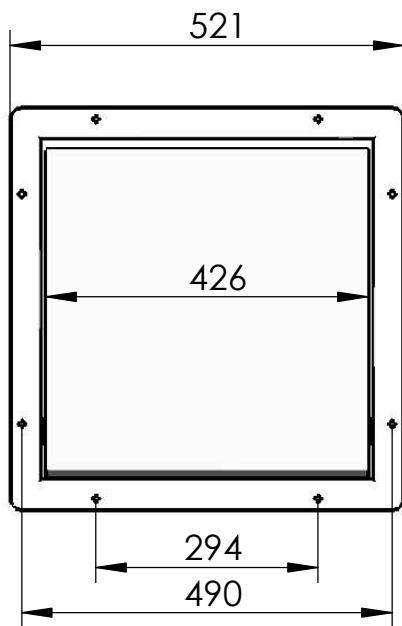

Model 007-69
Flush built-in fold down seat
 with covered in-wall installation

Sitting unit is overhanging by 19 mm.

Model 007-69
Flush built-in fold down seat
 with covered in-wall installation

* sitting height acc. to BS EN 81-70: 480 to 520 mm
 ** accordingly 356 to 396 mm, instead of 326 mm
 *** accordingly 366 to 406 mm, instead of 336 mm