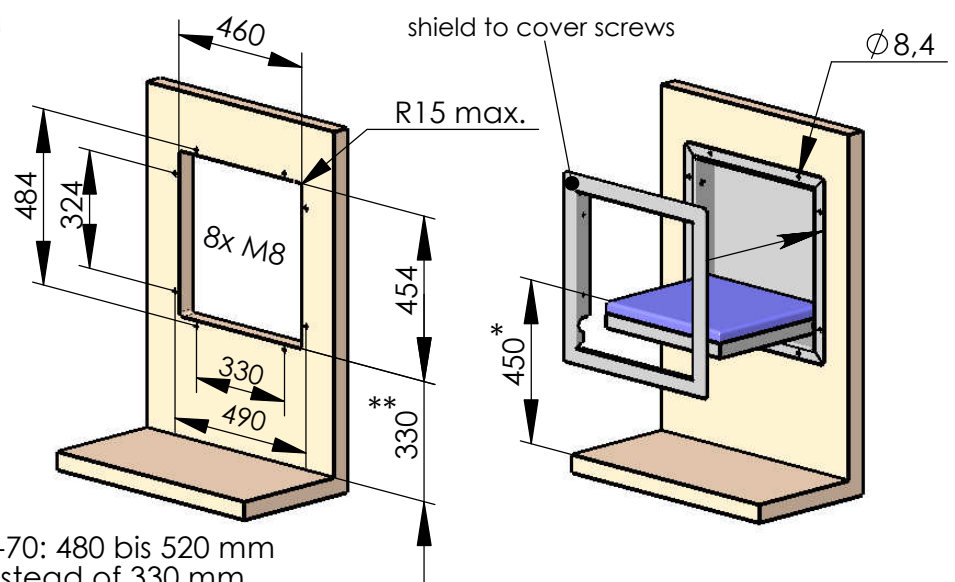

Model 007-24
Flush built-in fold down seat
Stainless steel

* sitting height acc. to BS EN 81-70: 480 bis 520 mm
** accordingly 360 to 400 mm, instead of 330 mm