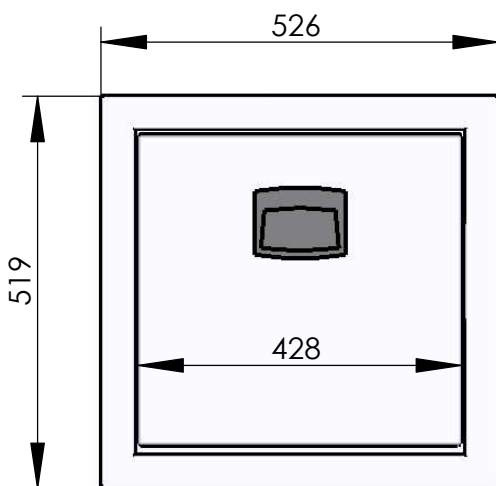

Model 007-24
Flush built-in fold down seat
Stainless steel

* sitting height acc. to BS EN 81-70: 480 bis 520 mm
** accordingly 360 to 400 mm, instead of 330 mm