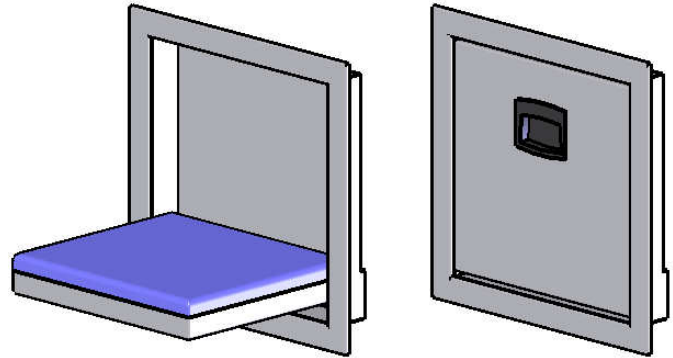

Model 007-24
Flush built-in fold down seat
Stainless steel

* sitting height acc. to BS EN 81-70: 480 bis 520 mm
** accordingly 360 to 400 mm, instead of 330 mm