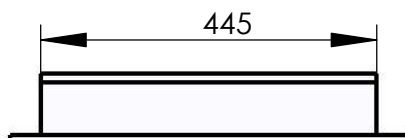

Model 007-24
Flush built-in fold down seat
Stainless steel

* sitting height acc. to BS EN 81-70: 480 bis 520 mm
** accordingly 360 to 400 mm, instead of 330 mm