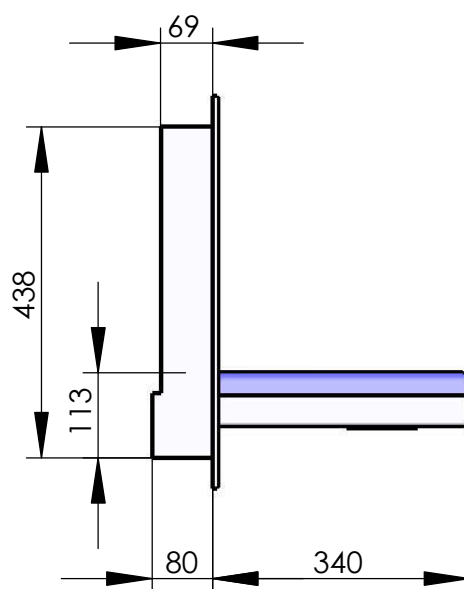

Model 007-24
Flush built-in fold down seat
Stainless steel

* sitting height acc. to BS EN 81-70: 480 bis 520 mm
** accordingly 360 to 400 mm, instead of 330 mm