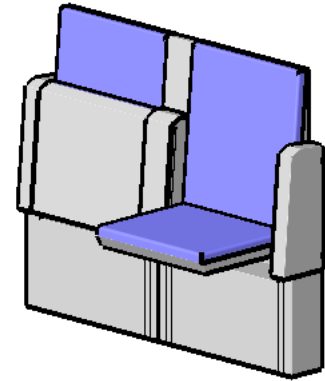

Model 117-72

Dialog XXL

Twosome seat, floor mounted

total weight: 64 kg